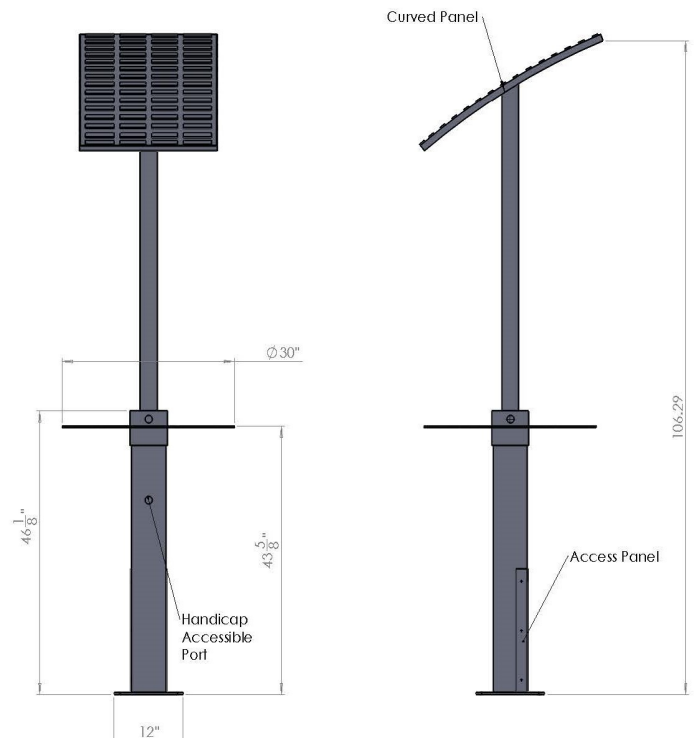

# Solar Charging Pole

## Technical Data Sheet

Sun Charge Systems' Solar Charging Pole is our most versatile charging solution. Its modern design makes it a natural complement to existing seating arrangements or as a stand-alone unit where space is limited. Available with 4G LTE Wi-Fi Hotspot.

### Features

- Carbon or stainless steel construction
- Multi-layer, powder coated finish
- Choice of colors
- Raised, adjustable, 60-Watt poly-crystalline solar panel
- Four stage battery management system
- 36-Amp Gel Cell Deep Cycle Battery
- 4 Dual USB 3.0 Rapid-Charge ports
- Capable of charging 8 devices simultaneously
- Dedicated handicap access port under table
- Reflective lettering for nighttime visibility
- Uses intelligent device recognition.
- Wet and over-temperature protection
- Water resistant enclosure
- Theft-resistant mounting with steel security screws
- Pre-drilled 12" base for installation with 1/2" anchor bolts
- 225lbs
- Installed on minimum 4" concrete slab reinforced with mesh
- 36" inground extension option